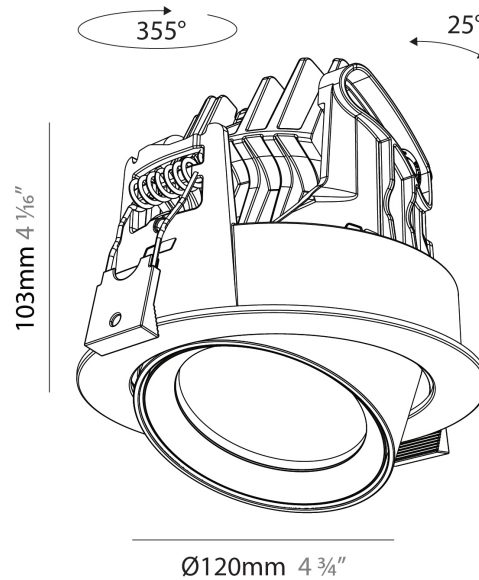

GENERAL

Series: Centriq
Subseries: Centriq Round Adjustable
Brand: Prolicht
Division: Architectural
Mounting Type: Recessed
Mounting Location: Ceiling
Subcategory: Spots

PHYSICAL

Shape: Cylinder
Diameter (mm): 120
Diameter (in): 4 ¾
Height (mm): 105
Height (in): 4 ¼
Min. Recessing Depth (mm): 120
Min. Recessing Depth (in): 4 ¾
Light Distribution: Adjustable / Direct
Weight (kg): 0.649
Diffuser: Lens Pack - No Lens / Opal / Linear Spread Lens / Honeycomb / Spread Lens
Fixture Finish: SSR / BKV / CWI / CRY / HAB / UFT / ITA / RUA / FTG / MYG / LOD / PUS / FRO / FUP / KIA / POP / BLS / SPG / MEY / GOH / GUM / CHC / COM / ABZ / JAG / OBR / MOS / ROR
Fixture Material: Aluminum
Cut-out Measurements: Dia. 112mm / 4 7/16"

ELECTRICAL

Lamp Type: LED (Zhaga Standard)
Input Wattage (W): 20.5
Total Output Wattage (W): 18.1
Dimming: Tri-Mode (Non-Dimming and Phase Dimming (120Vac only) and 0-10V Dimming)
Driver Included: Yes
Driver Location: Recessed Housing
Driver Type: Constant Current - Universal
Driver Class: Class 2
Input Voltage (V): 120 - 277
Constant Current (MA): 500

LED

Color Temperature (*K): 2700 / 3000 / 3500 / 4000
Max. Delivered Lumen (lm): 1432 / 1542 / 1432 / 1636
Nominal Lumen (lm): 1668 / 1797 / 1868 / 1907
CRI: >90 CRI
Lamp Life (hrs): 50000

OPTICAL

Reflector°: 10
Adjustability: Rotational 350°; Tilt 90°

RATINGS AND CERTIFICATIONS

Certified By: Certified for North American Standards
IP rating: IP20