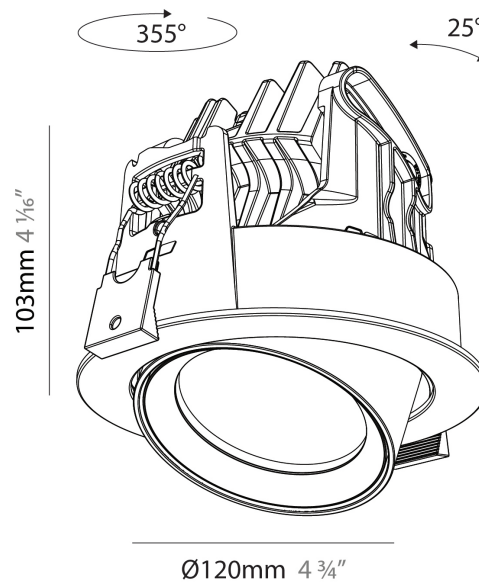

GENERAL

Series: Centriq
Subseries: Centriq Round Adjustable
Brand: Prolicht
Division: Architectural
Mounting Type: Recessed
Mounting Location: Ceiling
Subcategory: Spots

PHYSICAL

Shape: Cylinder
Diameter (mm): 120
Diameter (in): 4 ¾
Height (mm): 105
Height (in): 4 ⅛
Min. Recessing Depth (mm): 120
Min. Recessing Depth (in): 4 ¾
Light Distribution: Adjustable / Direct
Weight (kg): 0.649
Diffuser: Lens Pack - No Lens / Opal / Linear Spread Lens / Honeycomb / Spread Lens
Fixture Finish: SSR / BKV / CWI / CRY / HAB / LAG / UFT / ITA / RUA / RUR / MIC / FTG / MYG / TWT / LOD / PUS / FRO / FUP / KIA / POP / BLS / SPG / MEY / GOH / GUM / CHC / COM / ABZ / JAG / OBR / MOS / ROR
Fixture Material: Aluminum
Cut-out Measurements: Dia. 112mm / 4 7/16"

ELECTRICAL

Lamp Type: LED (Zhaga Standard)
Input Wattage (W): 20.5
Total Output Wattage (W): 18.1
Dimming: Tri-Mode (Non-Dimming and Phase Dimming (120Vac only) and 0-10V Dimming)
Driver Included: Yes
Driver Location: Recessed Housing
Driver Type: Constant Current - Universal
Driver Class: Class 2
Input Voltage (V): 120 - 277
Constant Current (MA): 500

LED

Color Temperature (*K): 2700 / 3000 / 3500 / 4000
Max. Delivered Lumen (lm): 1432 / 1542 / 1432 / 1636
Nominal Lumen (lm): 1668 / 1797 / 1868 / 1907
CRI: >90 CRI
Lamp Life (hrs): 50000

OPTICAL

Reflector°: 10
Adjustability: Rotational 350°; Tilt 90°

RATINGS AND CERTIFICATIONS

Certified By: Certified for North American Standards
IP rating: IP20