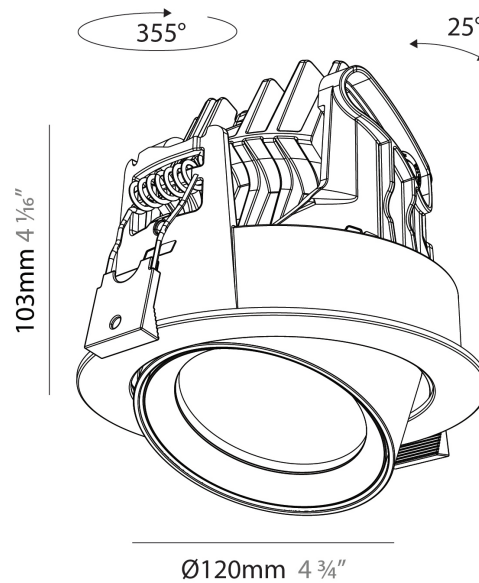

Series: Centriq
Subseries: Centriq Round Adjustable
Brand: Prolicht
Division: Architectural
Mounting Type: Recessed
Mounting Location: Ceiling
Subcategory: Spots

PHYSICAL

Shape: Cylinder
Diameter (mm): 120
Diameter (in): 4 3/4
Height (mm): 105
Height (in): 4 1/8
Min. Recessing Depth (mm): 120
Min. Recessing Depth (in): 4 3/4
Light Distribution: Adjustable / Direct
Weight (kg): 0.651
Diffuser: Lens Pack - No Lens / Opal / Linear Spread Lens / Honeycomb / Spread Lens
Fixture Finish: SSR / BKV / CWI / CRY / HAB / LAG / UFT / ITA / RUA / RUR / MIC / FTG / MYG / TWT / LOD / PUS / FRO / FUP / KIA / POP / BLS / SPG / MEY / GOH / GUM / CHC / COM / ABZ / JAG / OBR / MOS / ROR
Fixture Material: Aluminum
Cut-out Measurements: Dia. 112mm / 4 7/16"

ELECTRICAL

Lamp Type: LED (Zhaga Standard)
Input Wattage (W): 34
Total Output Wattage (W): 30.9
Dimming: Tri-Mode (Non-Dimming and Phase Dimming (120Vac only) and 0-10V Dimming)
Driver Included: Yes
Driver Location: Recessed Housing
Driver Type: Constant Current - Universal
Driver Class: Class 2
Input Voltage (V): 120 - 277
Constant Current (MA): 900

LED

Color Temperature (*K): 2700 / 3000 / 3500 / 4000
Max. Delivered Lumen (lm): 3148 / 3355 / 3406 / 3524
Nominal Lumen (lm): 3921 / 4177 / 4242 / 4389
CRI: >90 CRI
Lamp Life (hrs): 50000

OPTICAL

Reflector°: 24 / 36 / 54
Adjustability: Rotational 350° / Tilt 25°

RATINGS AND CERTIFICATIONS

Certified By: Certified for North American Standards
IP rating: IP20