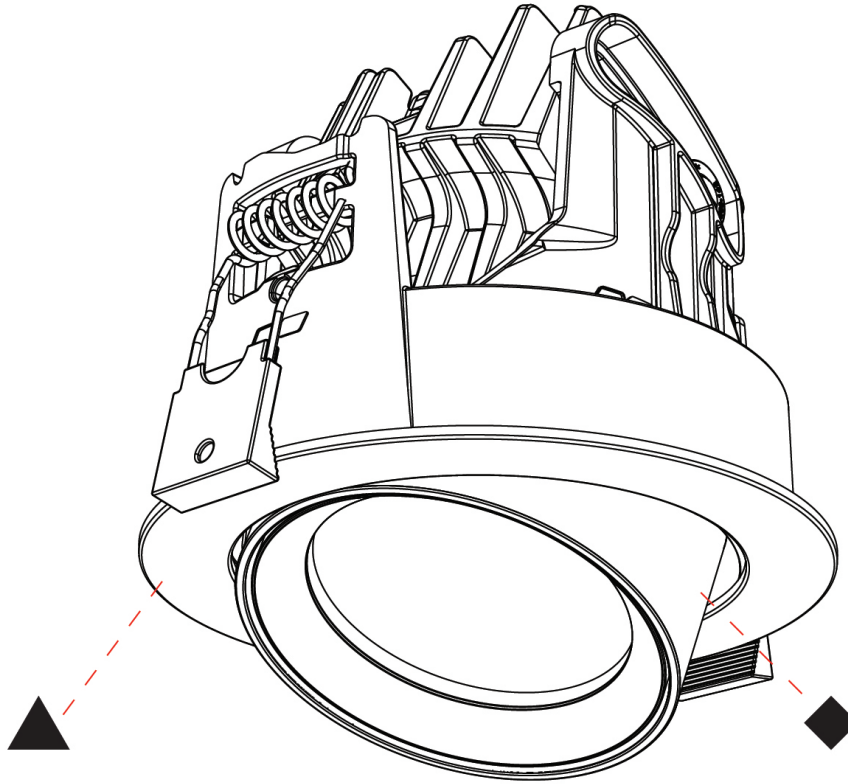

CENTRIQ ROUND ADJUSTABLE RECESSED

A35974-

PROJECT _____

TYPE _____

SPECIFIER _____

QUANTITY _____

DATE _____

A